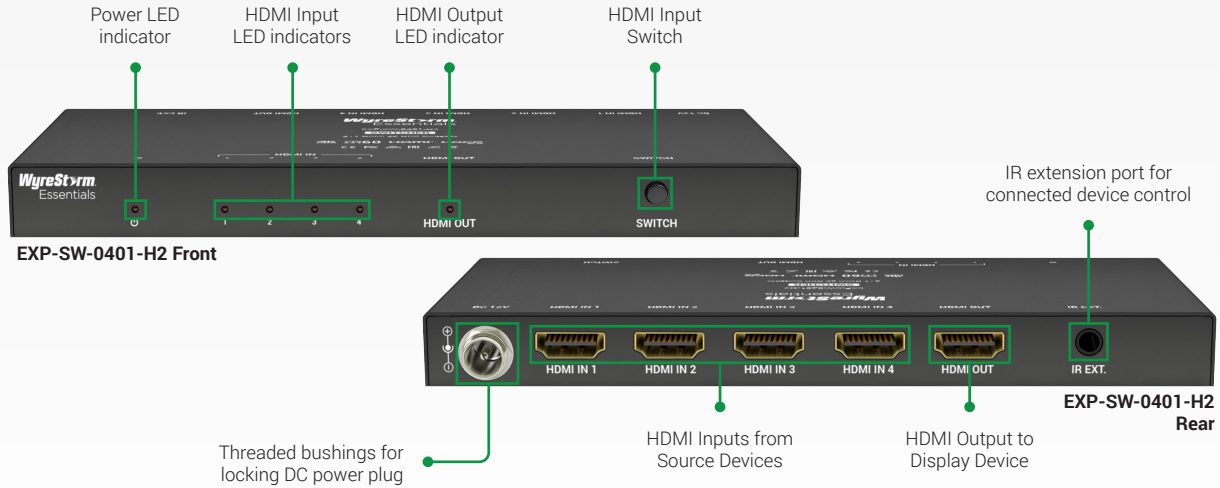

WyreStorm Essentials 4K HDR 4x1 HDMI Switcher with Auto-Switching, HDCP 2.2 & Remote

EXP-SW-0401-H2

WyreStorm
Essentials

Specification Sheet

2160p
4:4:4 60 4K HDR HDMI HDCP 2.2

WyreStorm - Powerful. Reliable. Simple.

Introduction

The WyreStorm EXP-SW-0401-H2 is a powerful plug-and-play 4K switcher solution. With up to 18Gbps pure HDMI support, which allows up to 4 4K HDR sources to be routed to a single display.

The EXP-SW-0401-H2 is capable of auto switching, giving the user the convenience of simply turning on their favorite device without the requiring manual intervention. Furthermore, the EXP-SW-0401-H2 is equipped with signal compensation, allowing an extender or splitter to connect to its output without degrading or delaying the signal.

Key Features

- A true plug & play HDMI switcher, supporting up to four 4K HDR sources to one screen
- Compatible with the latest HDR standars, such as HDR10, HLG and Dolby Vision
- HDCP 2.2 compliant
- Automatic input cable equalization and signal regeneration eliminates signal degradation
- Slim design allows discrete placement, but sleek enough to show off in open spaces

In the Box

- 1x EXP-SW-0401-H2 Switcher
- 1x 12V DC Power Supply (US/UK/EU/AU)
- 2x Mounting Brackets
- 1x IR Remote Control
- 1 x IR Receiver Cable