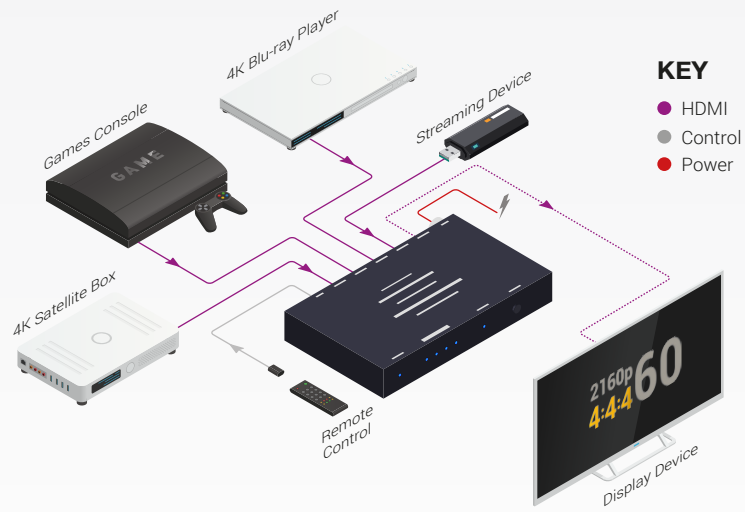

Right Product for the Right Application.

Basic Wiring Diagram

Note: WyreStorm reserves the right to change product specification, appearance or dimensions of this product at any time without prior notice.