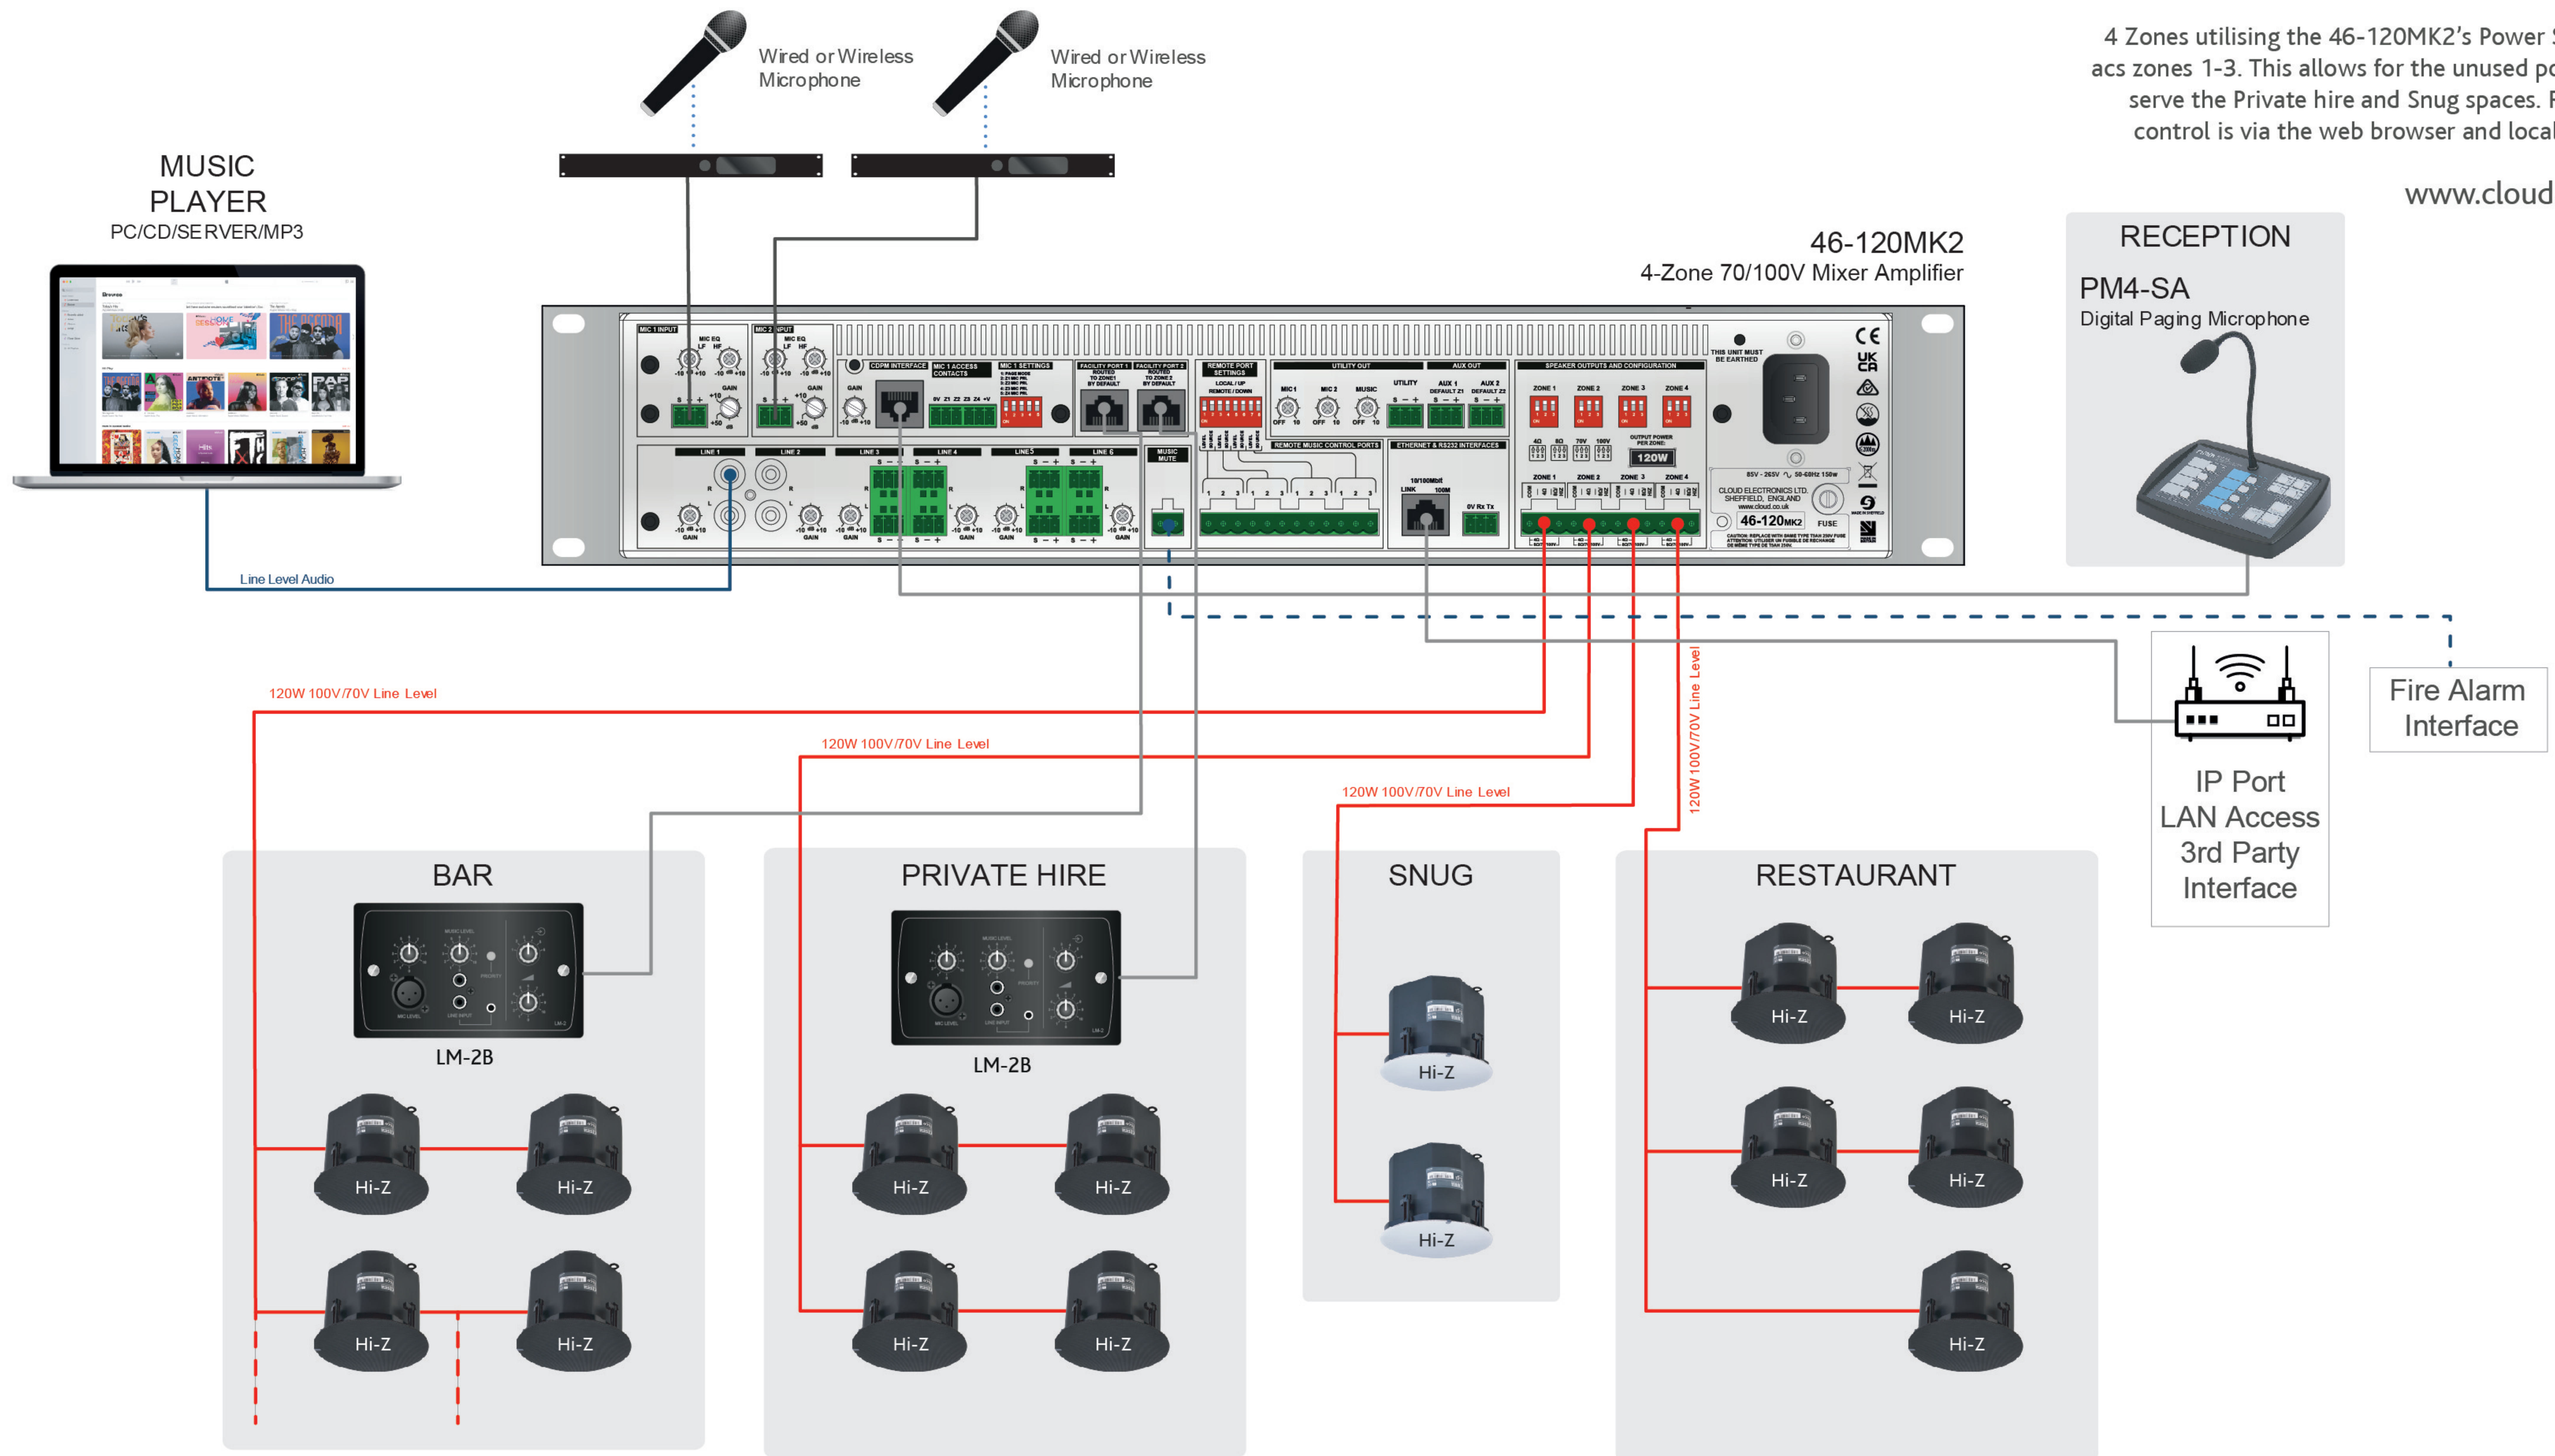

4 Zone Sports Bar / Restaurant 24-120MK2

4 Zones utilising the 46-120MK2's Power Sharing across zones 1-3. This allows for the unused power to serve the Private hire and Snug spaces. Remote control is via the web browser and local router

www.cloud.co.uk

CLOUD ELECTRONICS LIMITED. SHEFFIELD, UK

CLOUD PRODUCTS

46-120MK2 LM-2B PM4-SA

APP NO. 101