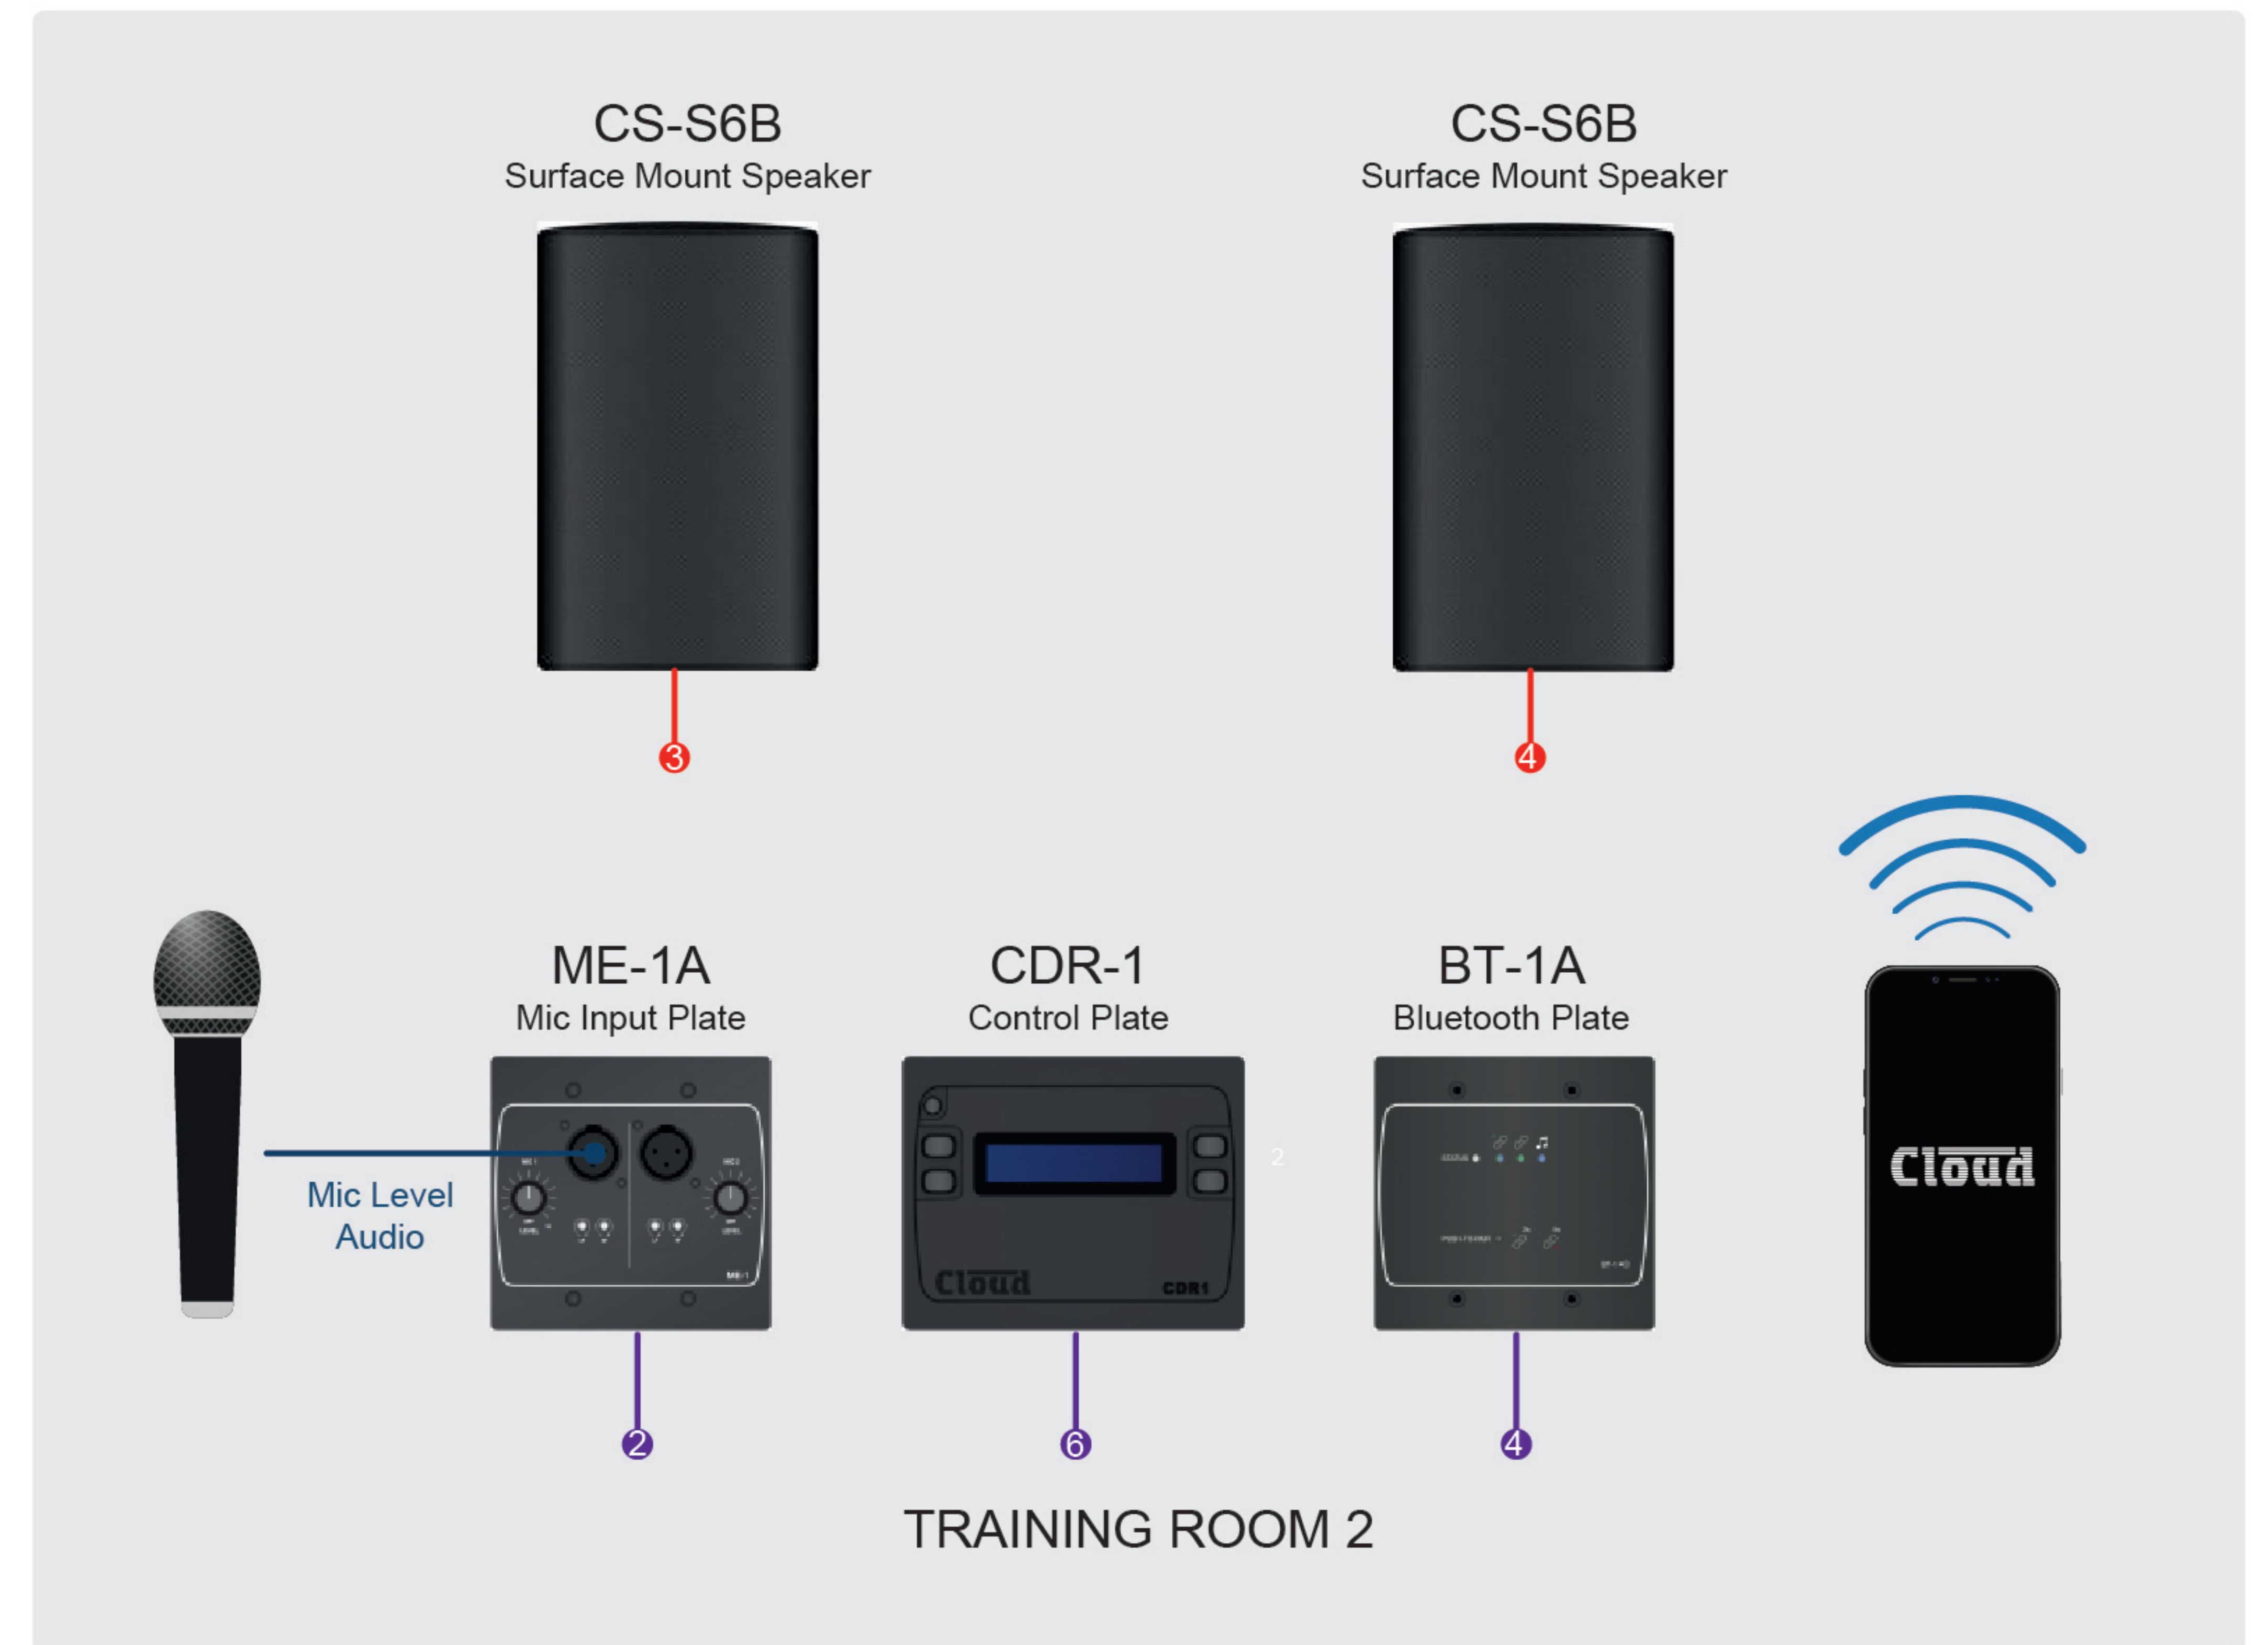

CLOUD ELECTRONICS LIMITED. SHEFFIELD, UK

CLOUD PRODUCTS DCM1E VTX4120 CDR-1 BT-1A ME-1A

APP NO. 055