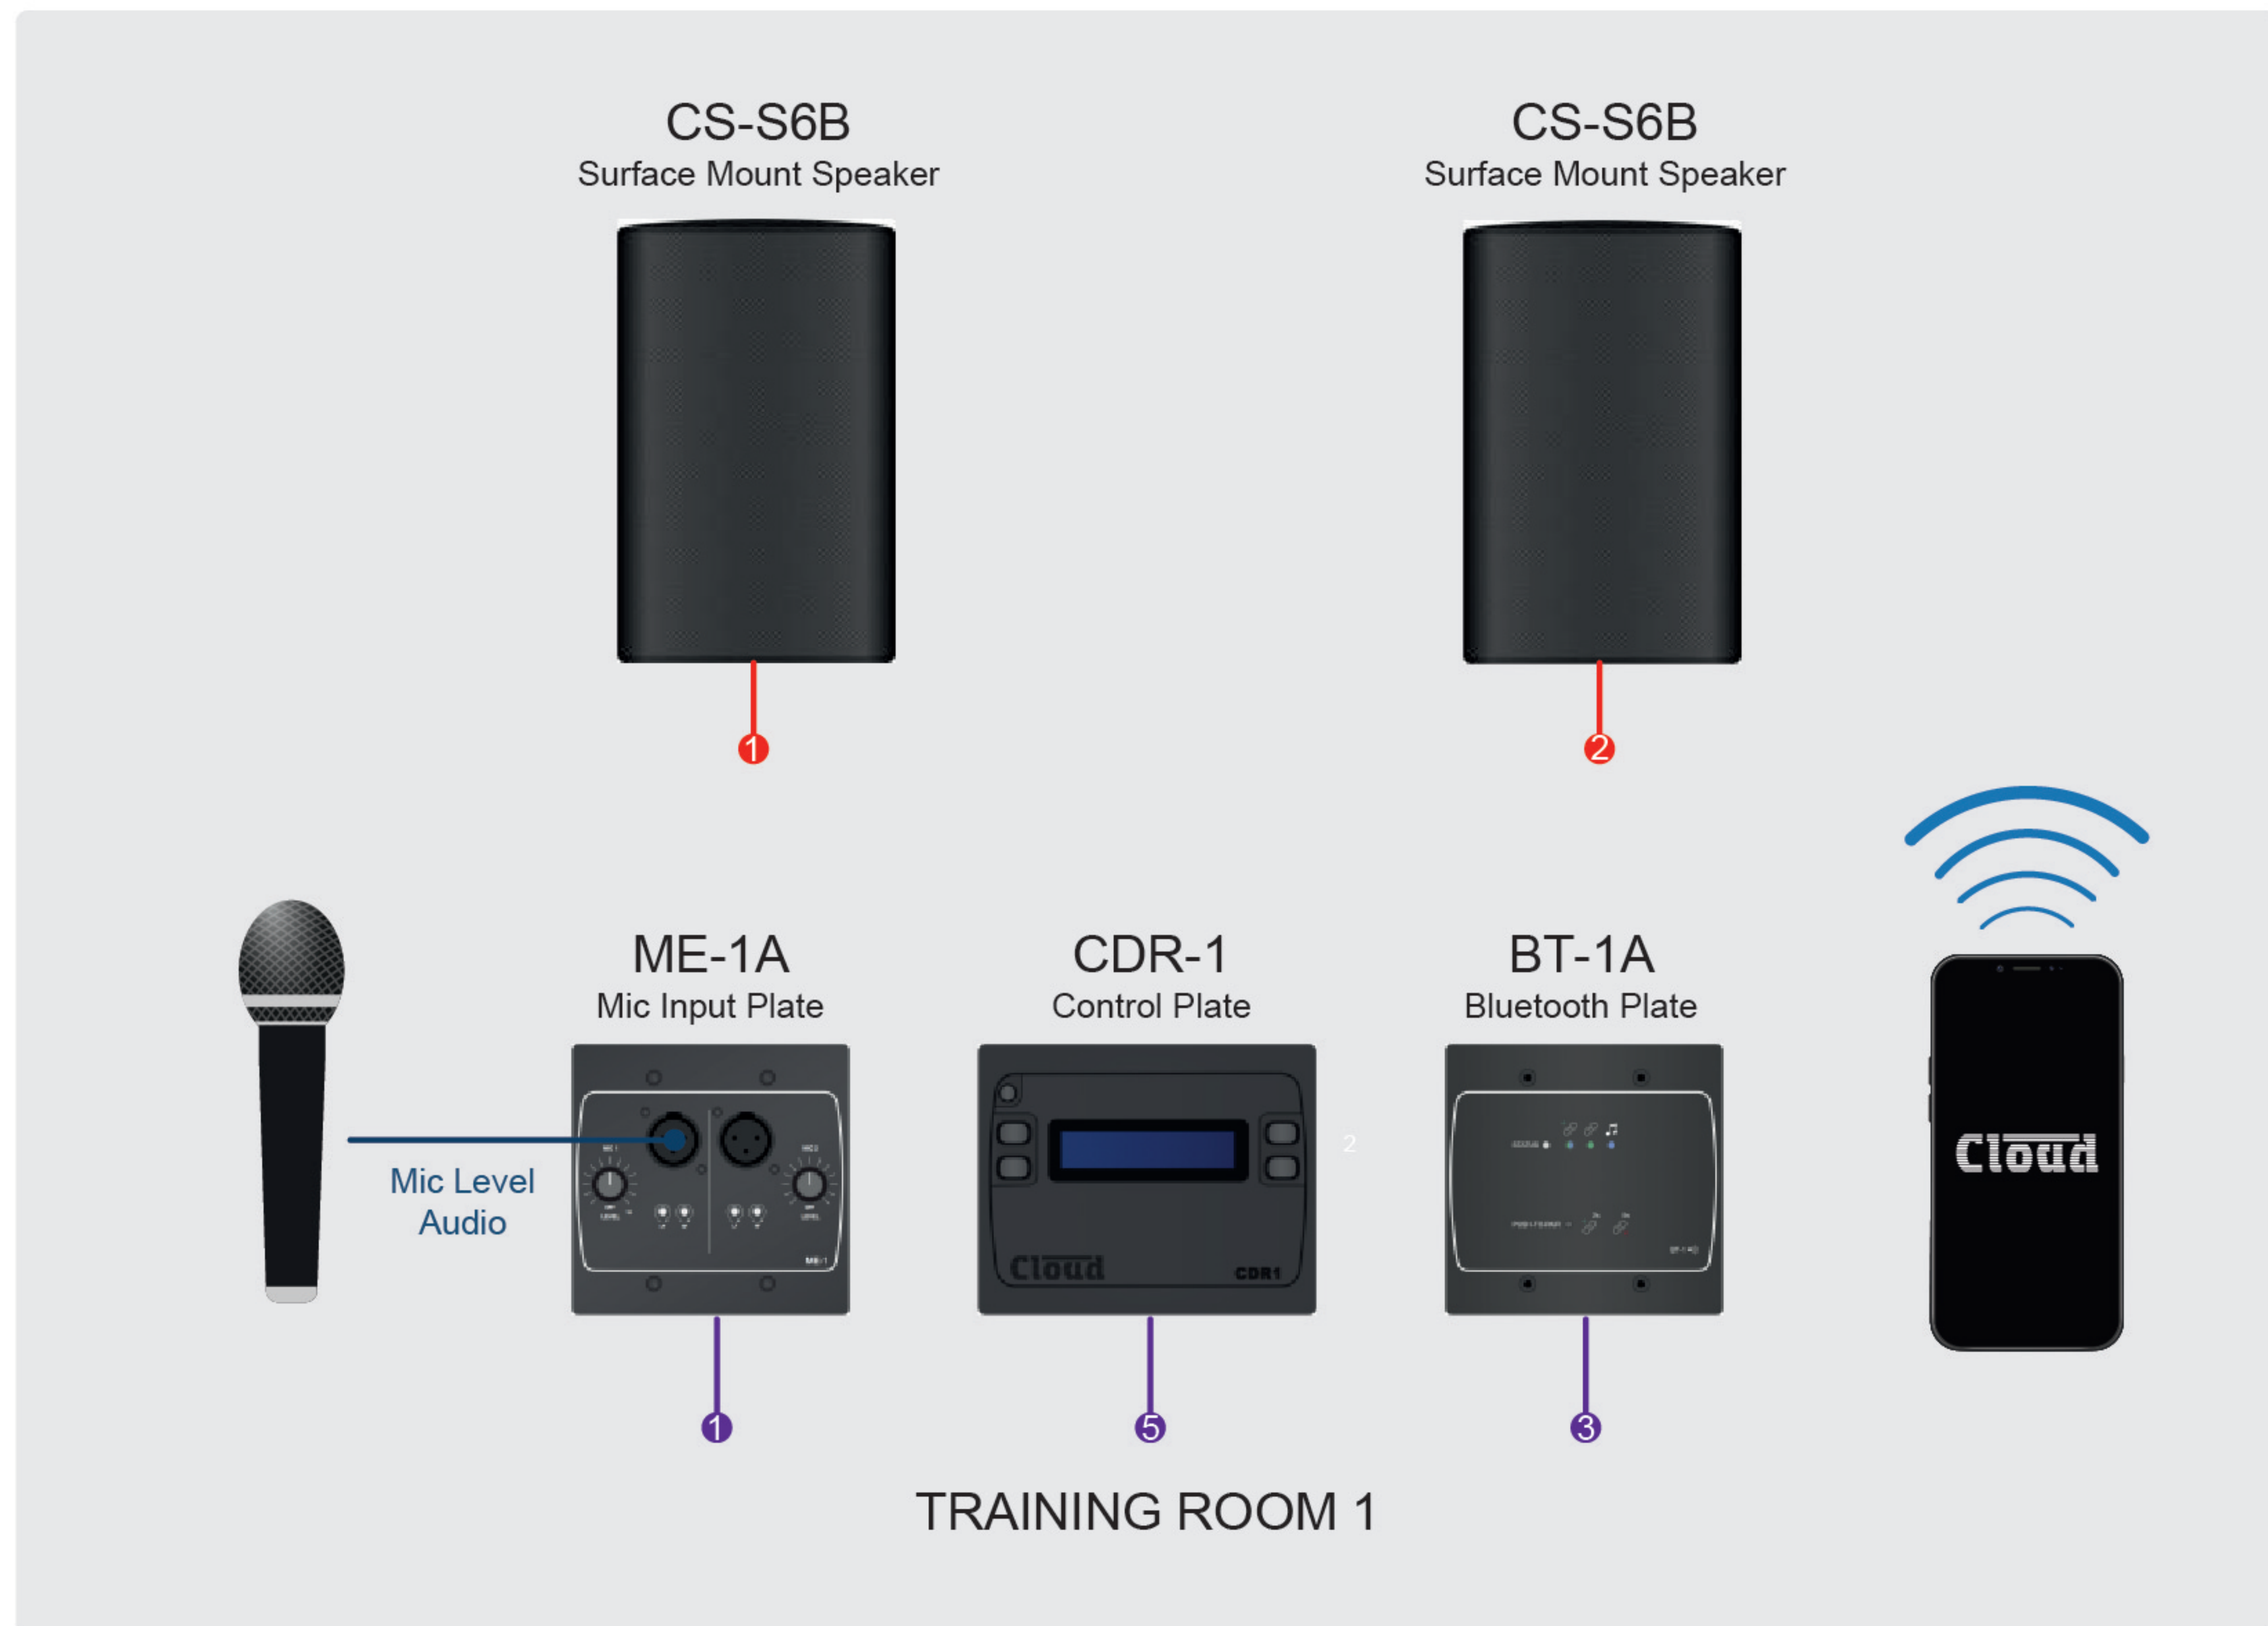

CLOUD ELECTRONICS LIMITED. SHEFFIELD, UK

CLOUD PRODUCTS DCM1E VTX4120 CDR-1 BT-1A ME-1A

APP NO. 055